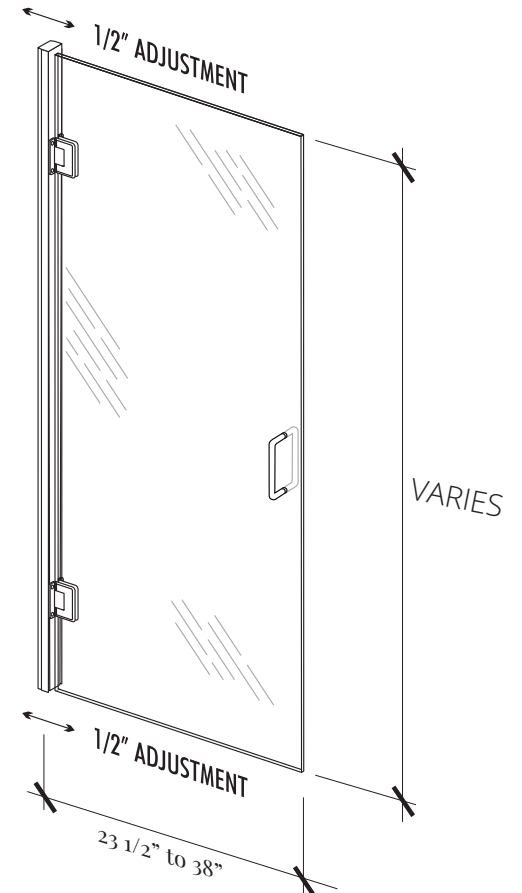

hmiglass.com

**FEATURES:**

- 3/8" clear tempered glass
- Heavy-duty aluminum hinge rail allows up to 1/2" of adjustment
- Self-centering hinges for a left or right swing door
- Unit is reversible for a left or right swing door
- Through the glass back-to-back "C" pull
- Door glass comes with hinges and hinge rail pre-assembled
- Available height sizes: 72", 75" and 82"

**PULLS:**

- Back-to-back C-pull
- Additional handles available\*

DRAWINGS NOT TO SCALE