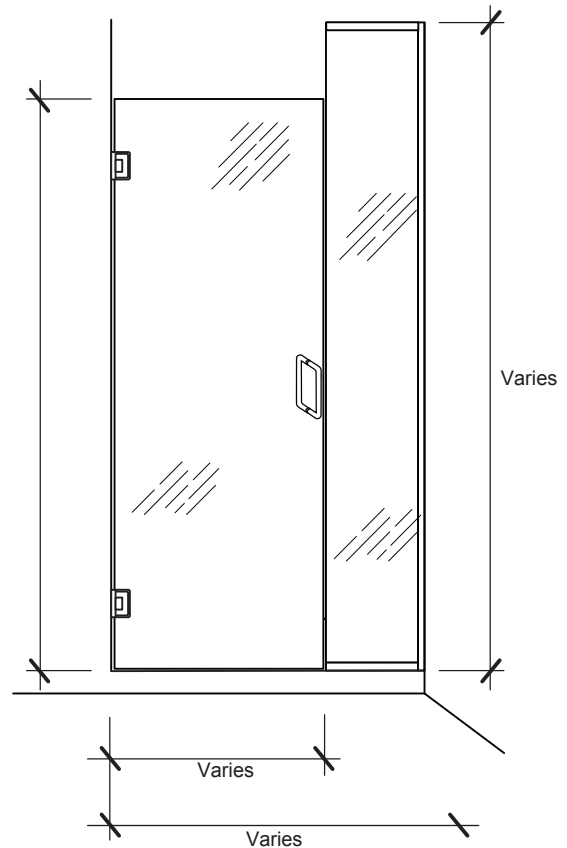

hmiglass.com

FEATURES:

- Door operates in and out
- Frameless glass
- Two wall mounted hinges
- Through the glass mounted hardware
- U-Channel on fixed panel
- Clear polycarbonate drip rail and strike

SPECIFICATIONS:

Aluminum: U-Channel is fabricated with extruded 6000 series billet

Glass Thickness: 3/8" (10mm) to 1/2" (12mm)

Material: Solid forged brass

Swing: 90° in and 90° out

Closing Type: Self centering and closing from 15°

GLASS:

- 3/8" Clear standard
- Compatible with HMI **C.10** Protective Glass Coating
- Additional patterns available

HANDLE:

6" or 8" back-to-back C-pull standard

- Additional handle options available

DRAWINGS NOT TO SCALE