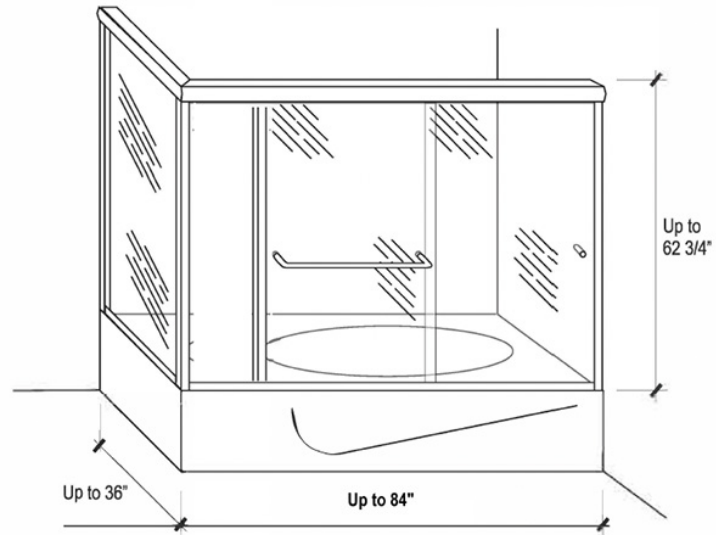

AVAILABLE SIZES:

- Widths up to 58-60"
- Widths up to 36" on return panel
- Heights up to 62 3/4"
- Stock and custom sizes available

FINISHES AVAILABLE:

- Brushed Nickel
- Chrome
- Oil Rubbed Bronze
- Matte Black
- Custom Powder Coat Finishes Available

GLASS PATTERNS AVAILABLE:

- 5/16" Clear
- Other patterns available*

DRAWING NOT TO SCALE