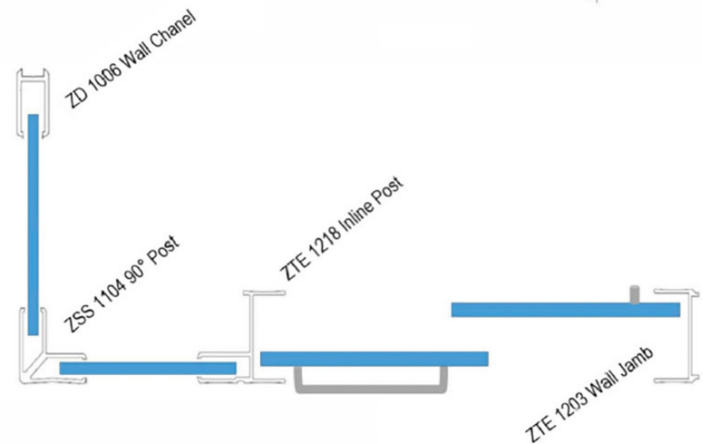

AVAILABLE SIZES:

- Widths up to 58-60"
- Widths up to 36" on return panel
- Heights up to 62 3/4"
- Stock and custom sizes available

FINISHES AVAILABLE:

- Brushed Nickel
- Chrome
- Oil Rubbed Bronze
- Matte Black
- Custom Powder Coat Finishes Available

GLASS PATTERNS AVAILABLE:

- 5/16" Clear
- Other patterns available*

DRAWING NOT TO SCALE